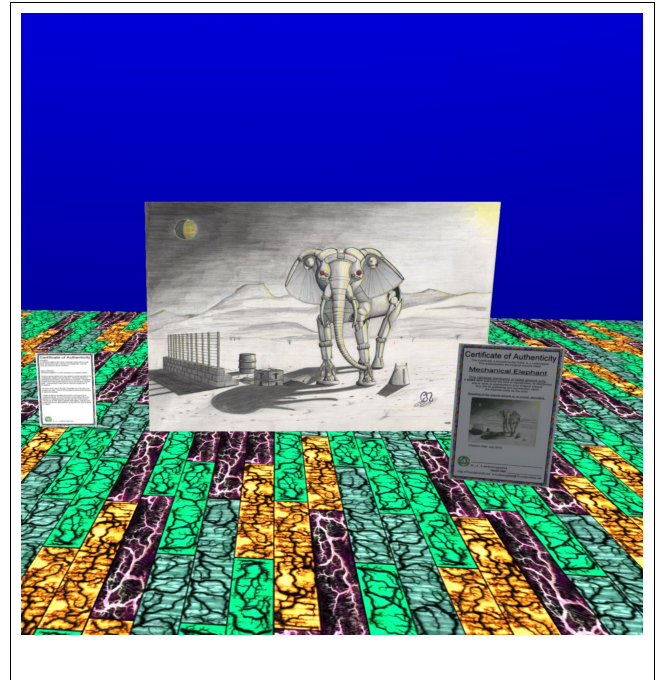

UNPACKING CASPERVEND

CasperVend items come in a box and will probably show up in your Objects Folder. You'll need to rez the box and open it to copy to your inventory. Since there are no copy permissions, you'll get a message that they have to move to inventory. There is a Sandbox on the Milda shops.