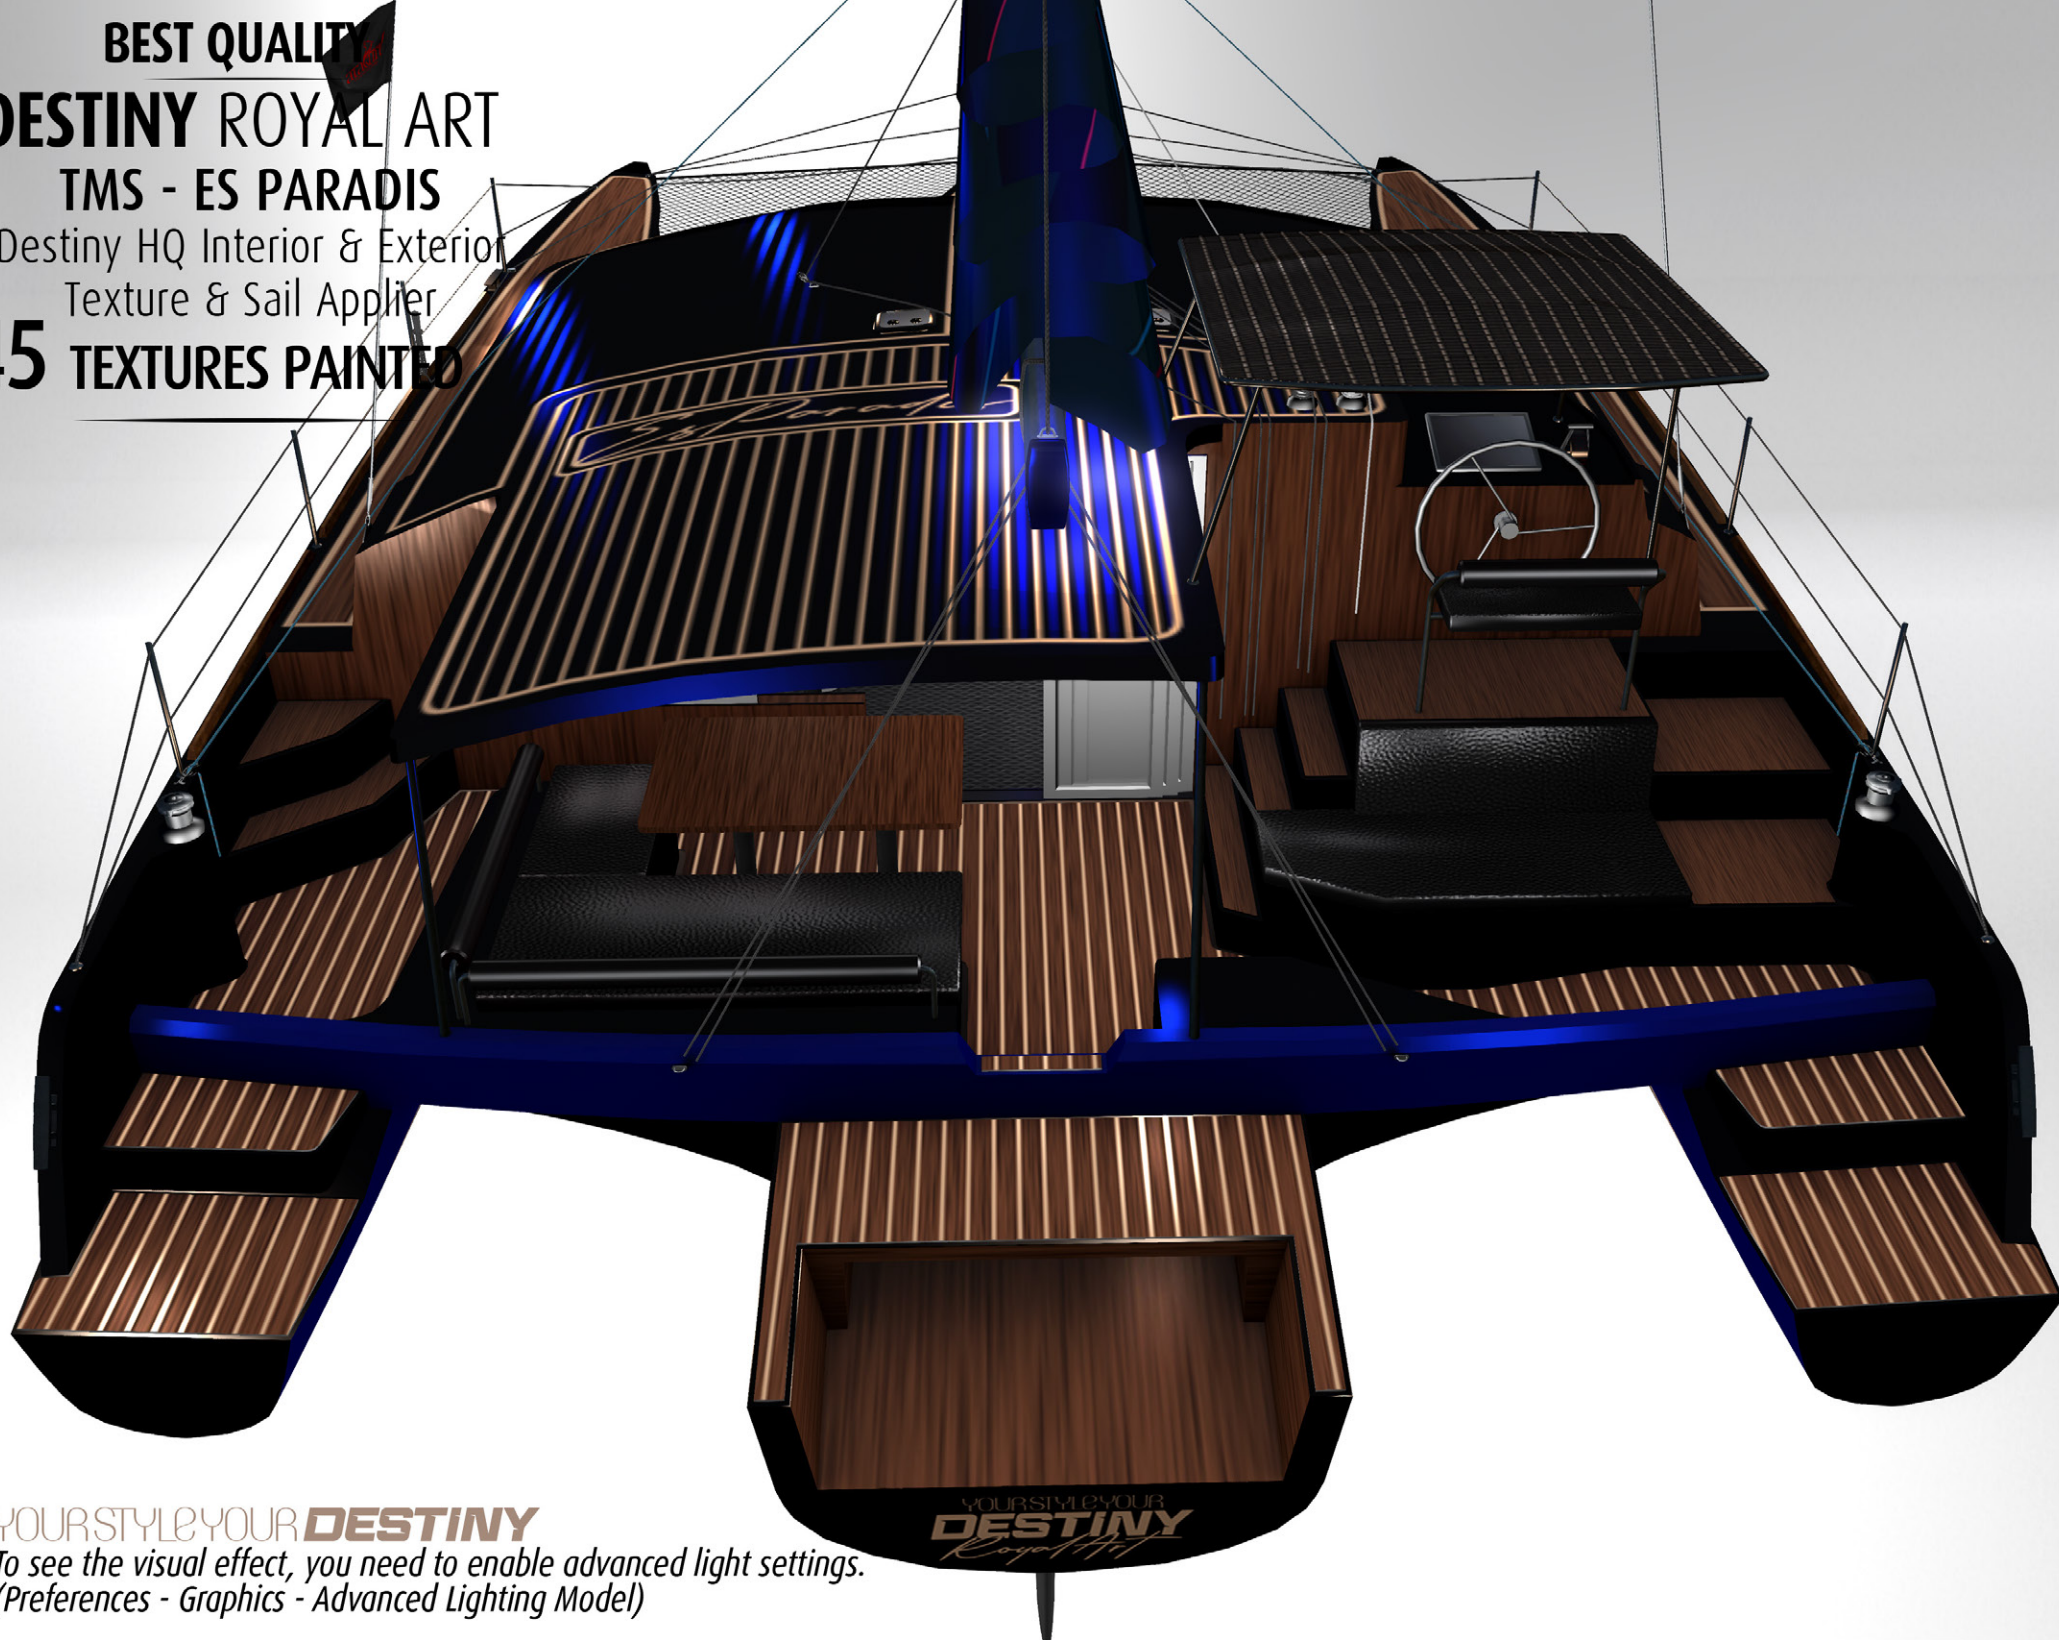

BEST QUALITY

DESTINY ROYAL ART

TMS - ES PARADIS

Destiny HQ Interior & Exterior

Texture & Sail Applier

45 TEXTURES PAINTED

YOUR STYLE YOUR **DESTINY**

*To see the visual effect, you need to enable advanced light settings.
(Preferences - Graphics - Advanced Lighting Model)*

YOUR STYLE YOUR
DESTINY
Royal Art