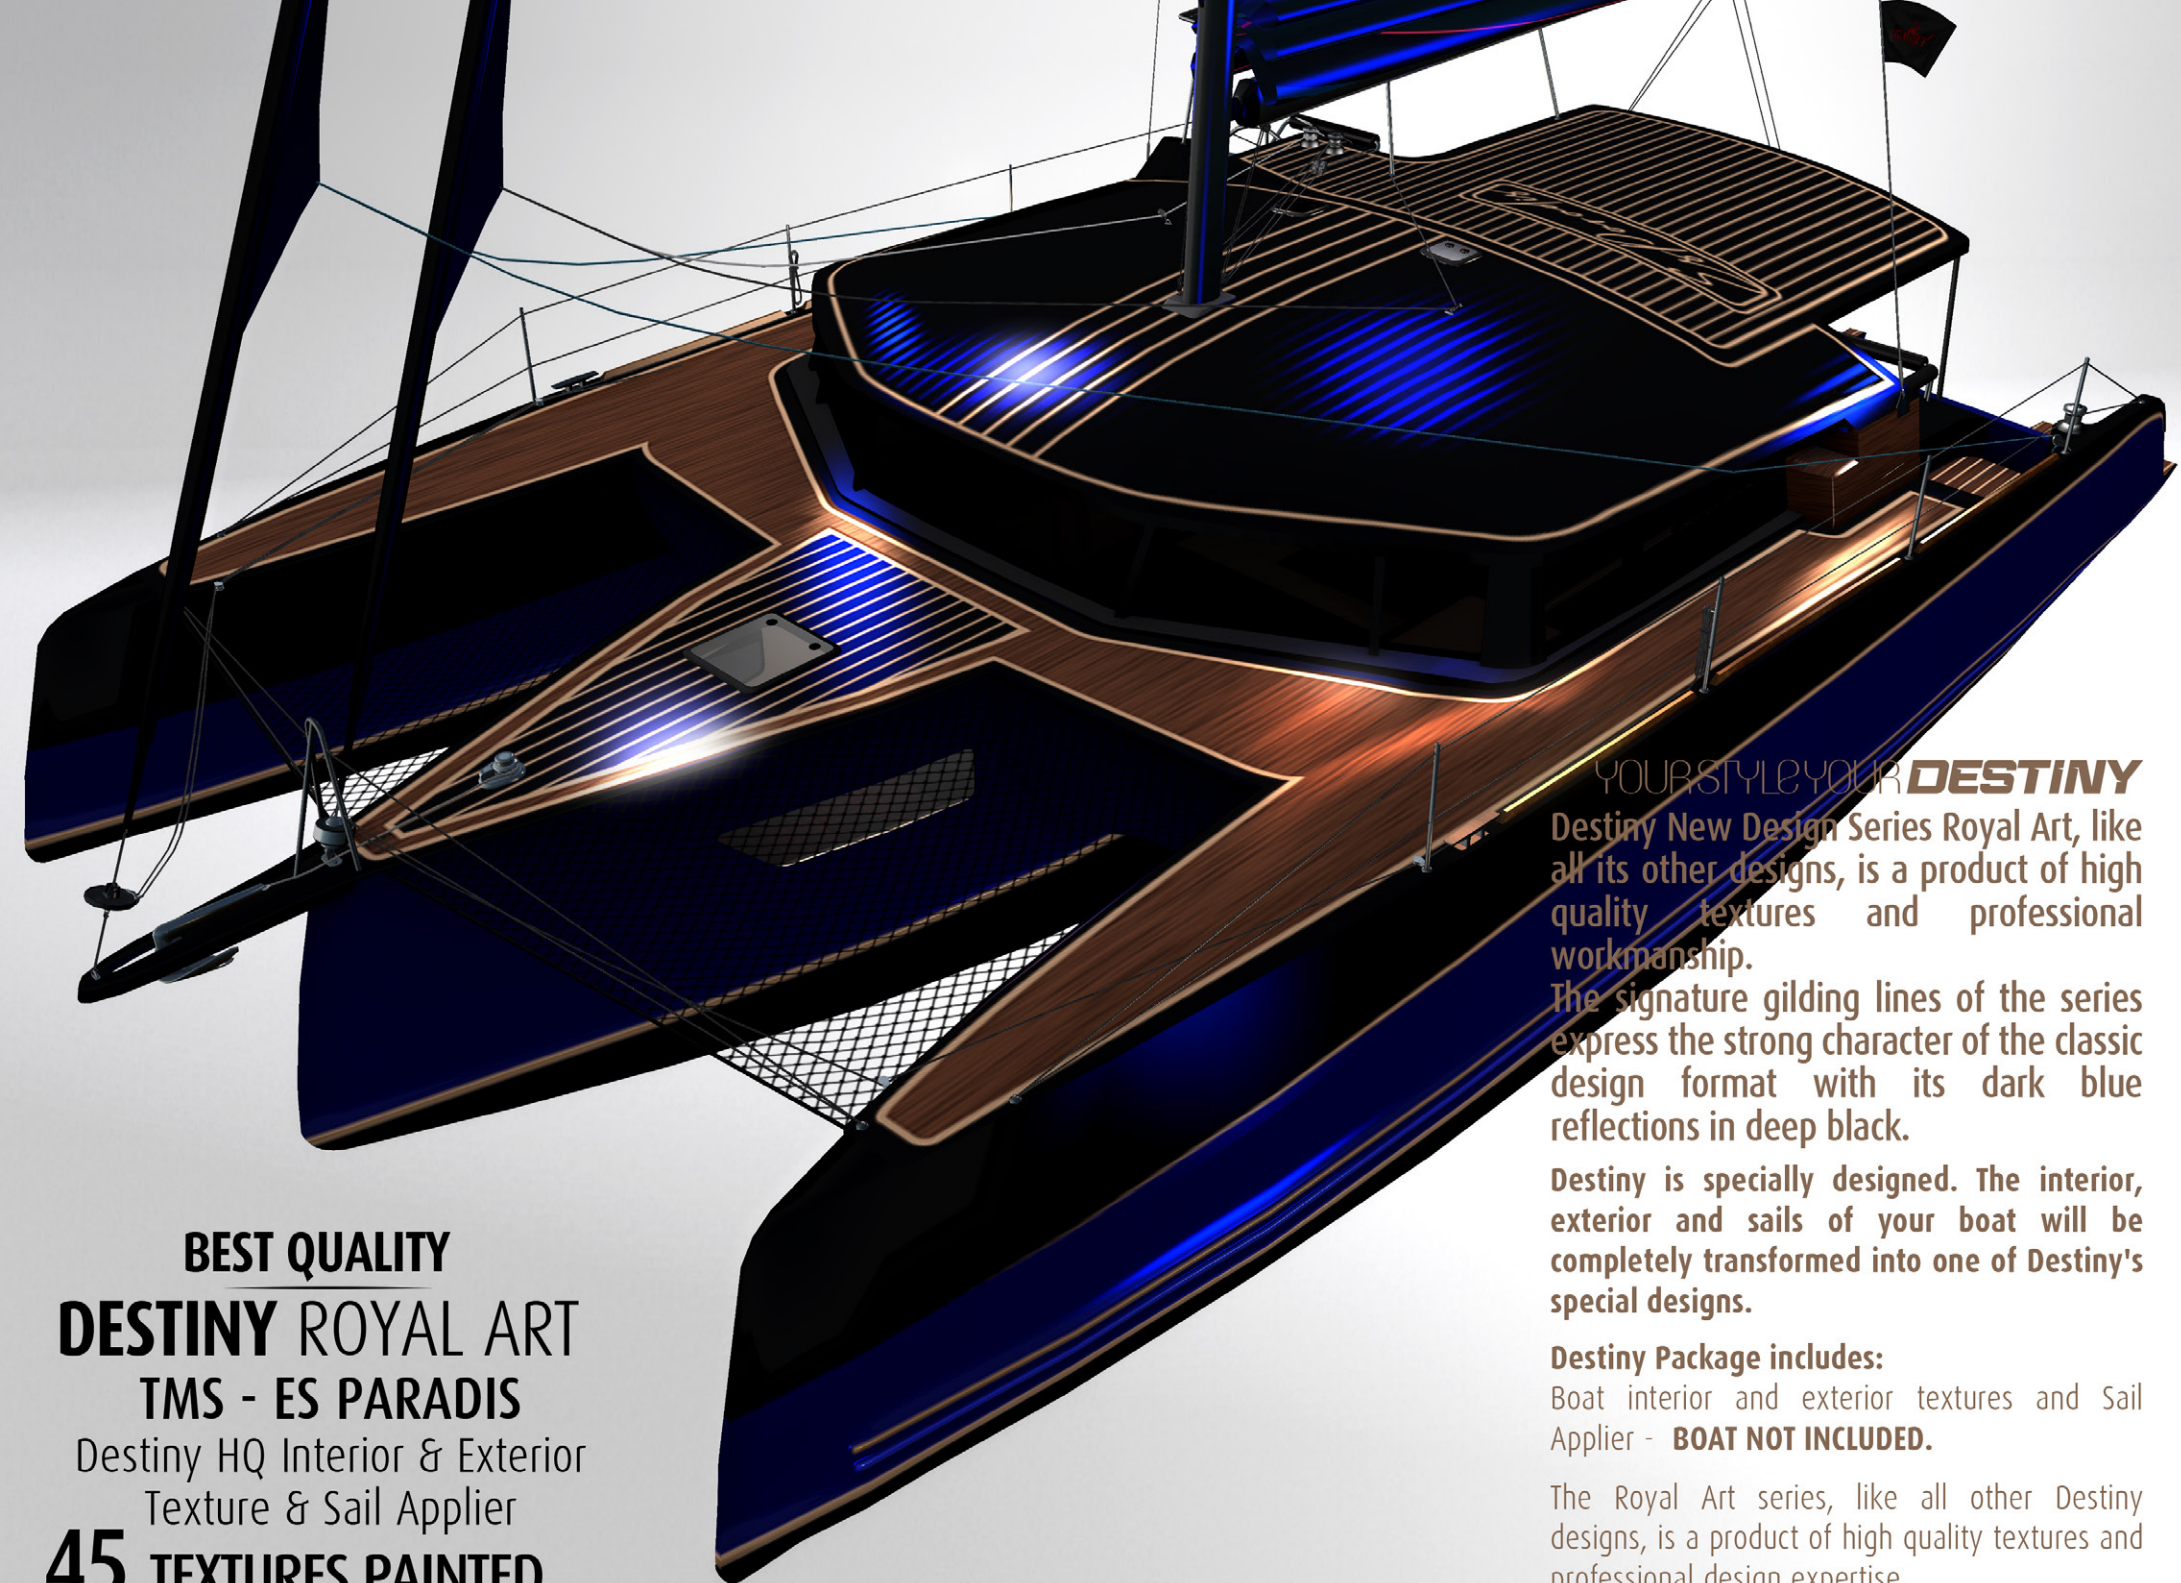

YOUR STYLE YOUR **DESTINY**

Destiny New Design Series Royal Art, like all its other designs, is a product of high quality textures and professional workmanship.

The signature gilding lines of the series express the strong character of the classic design format with its dark blue reflections in deep black.

Destiny is specially designed. The interior, exterior and sails of your boat will be completely transformed into one of Destiny's special designs.

Destiny Package includes:
Boat interior and exterior textures and Sail Applier - **BOAT NOT INCLUDED.**

The Royal Art series, like all other Destiny designs, is a product of high quality textures and professional design expertise.

BEST QUALITY

DESTINY ROYAL ART

TMS - ES PARADIS

Destiny HQ Interior & Exterior
Texture & Sail Applier

45 TEXTURES PAINTED