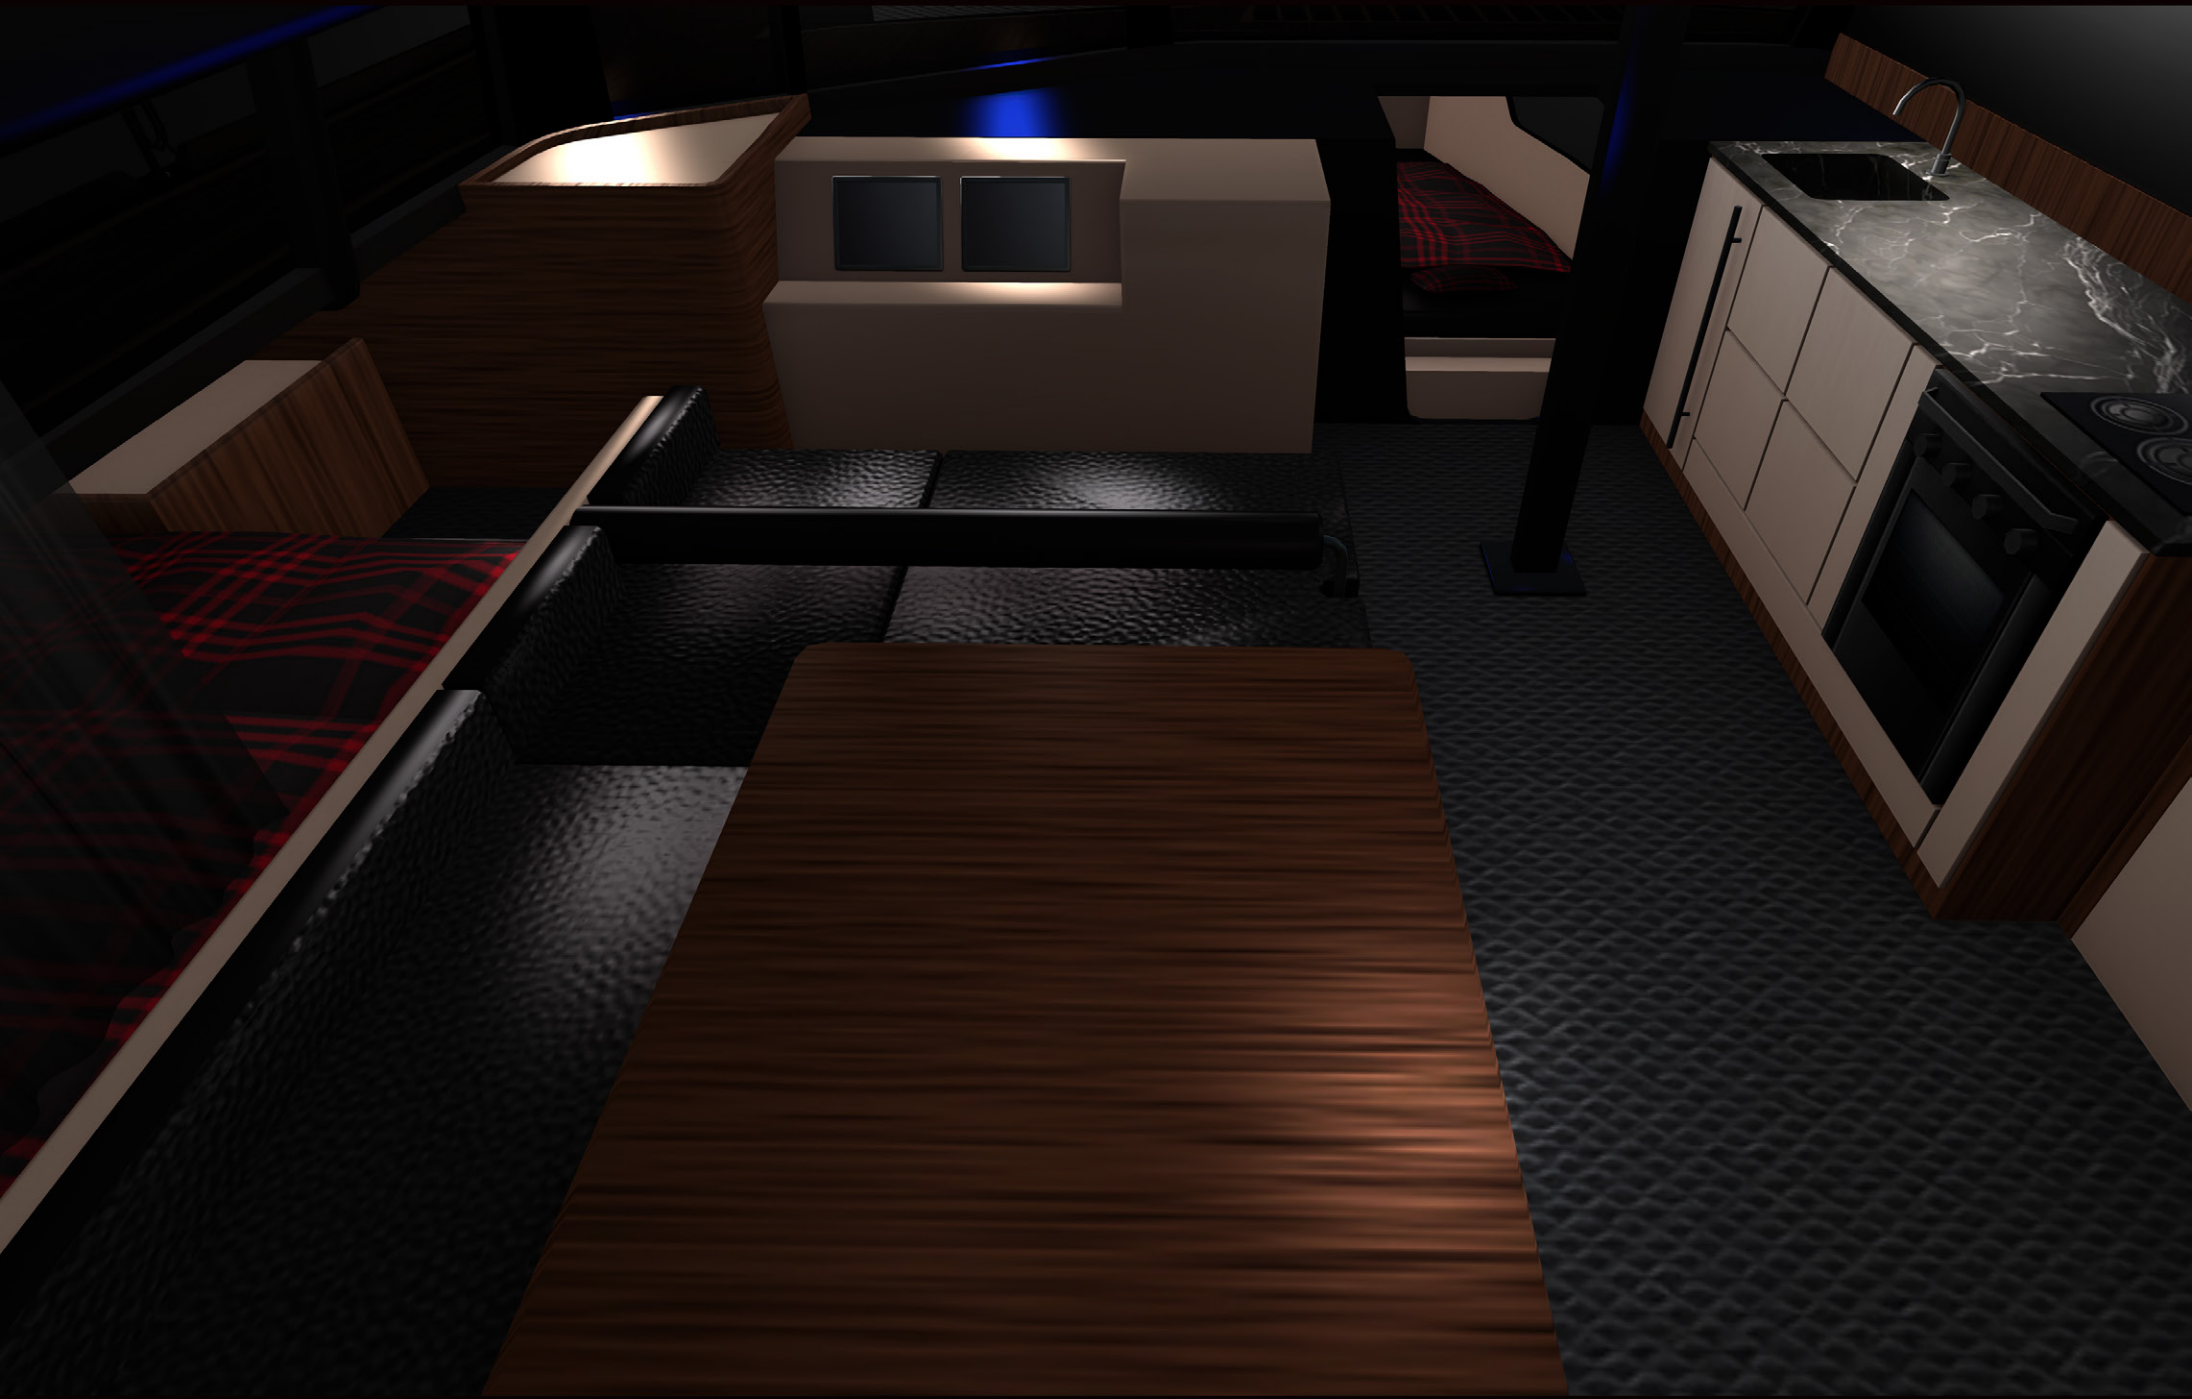

YOUR STYLE YOUR **DESTINY**

In our Destiny designs, we renew all interior textures in accordance with the exterior design.