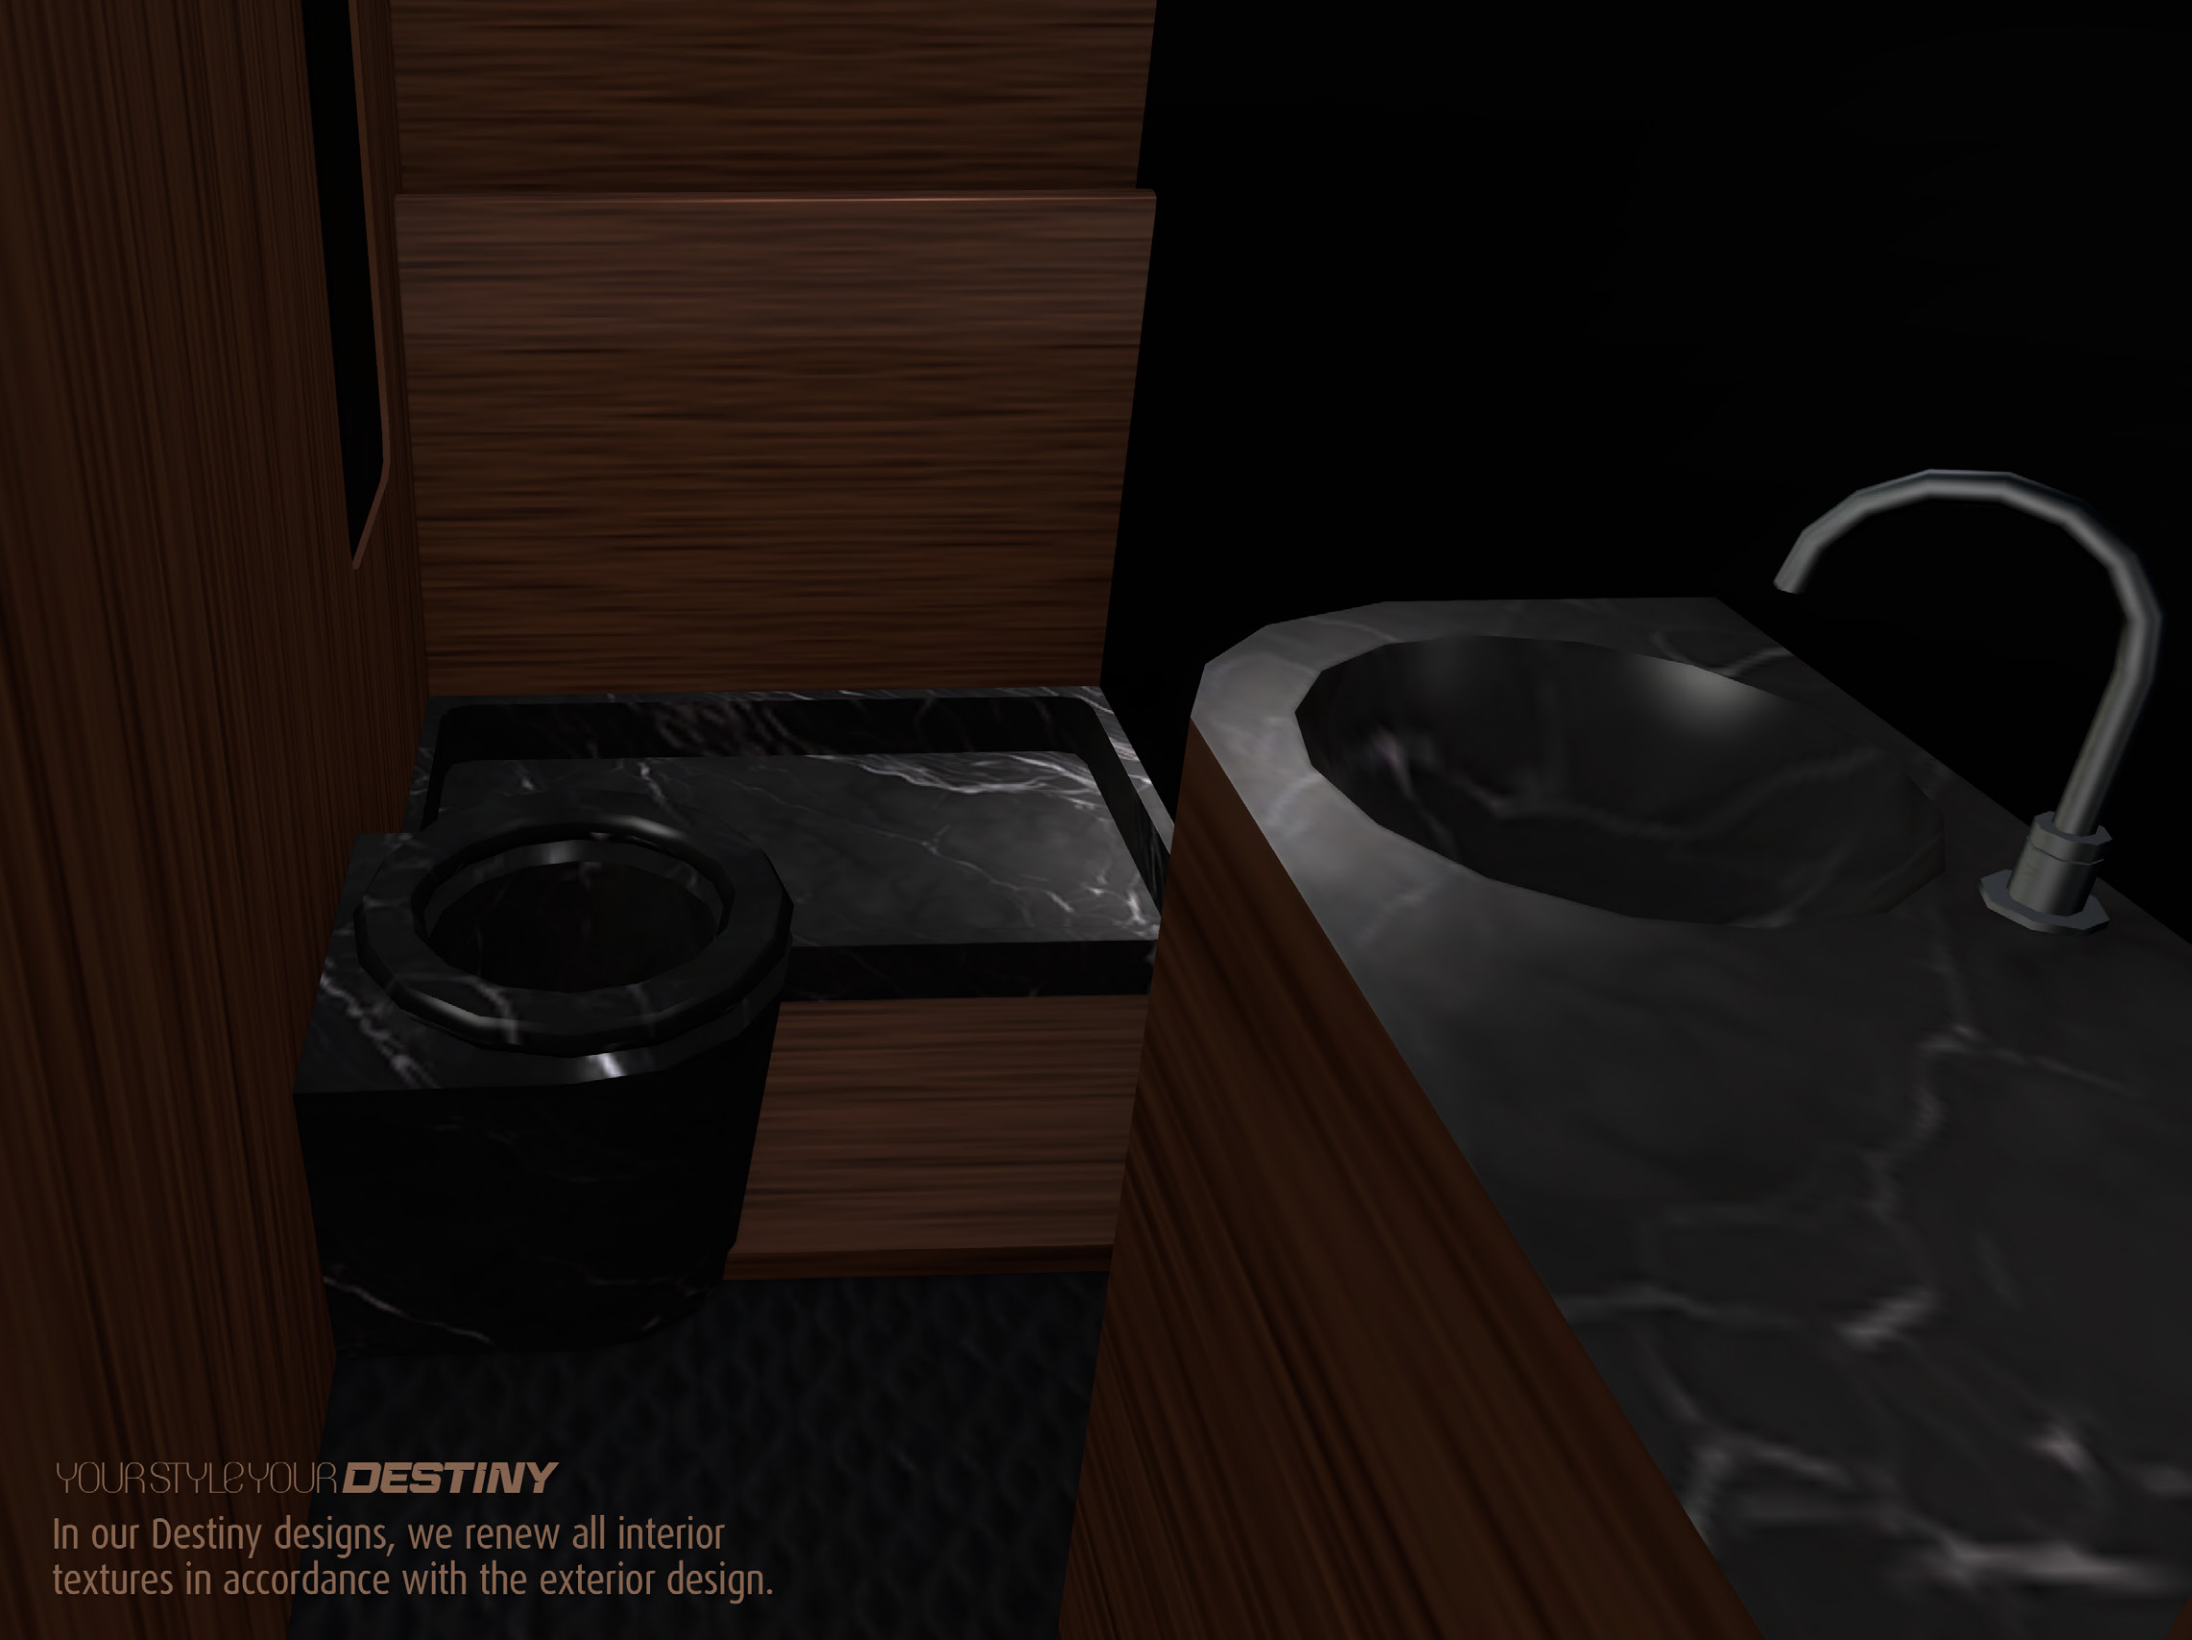

YOUR STYLE @ YOUR **DESTINY**

In our Destiny designs, we renew all interior textures in accordance with the exterior design.