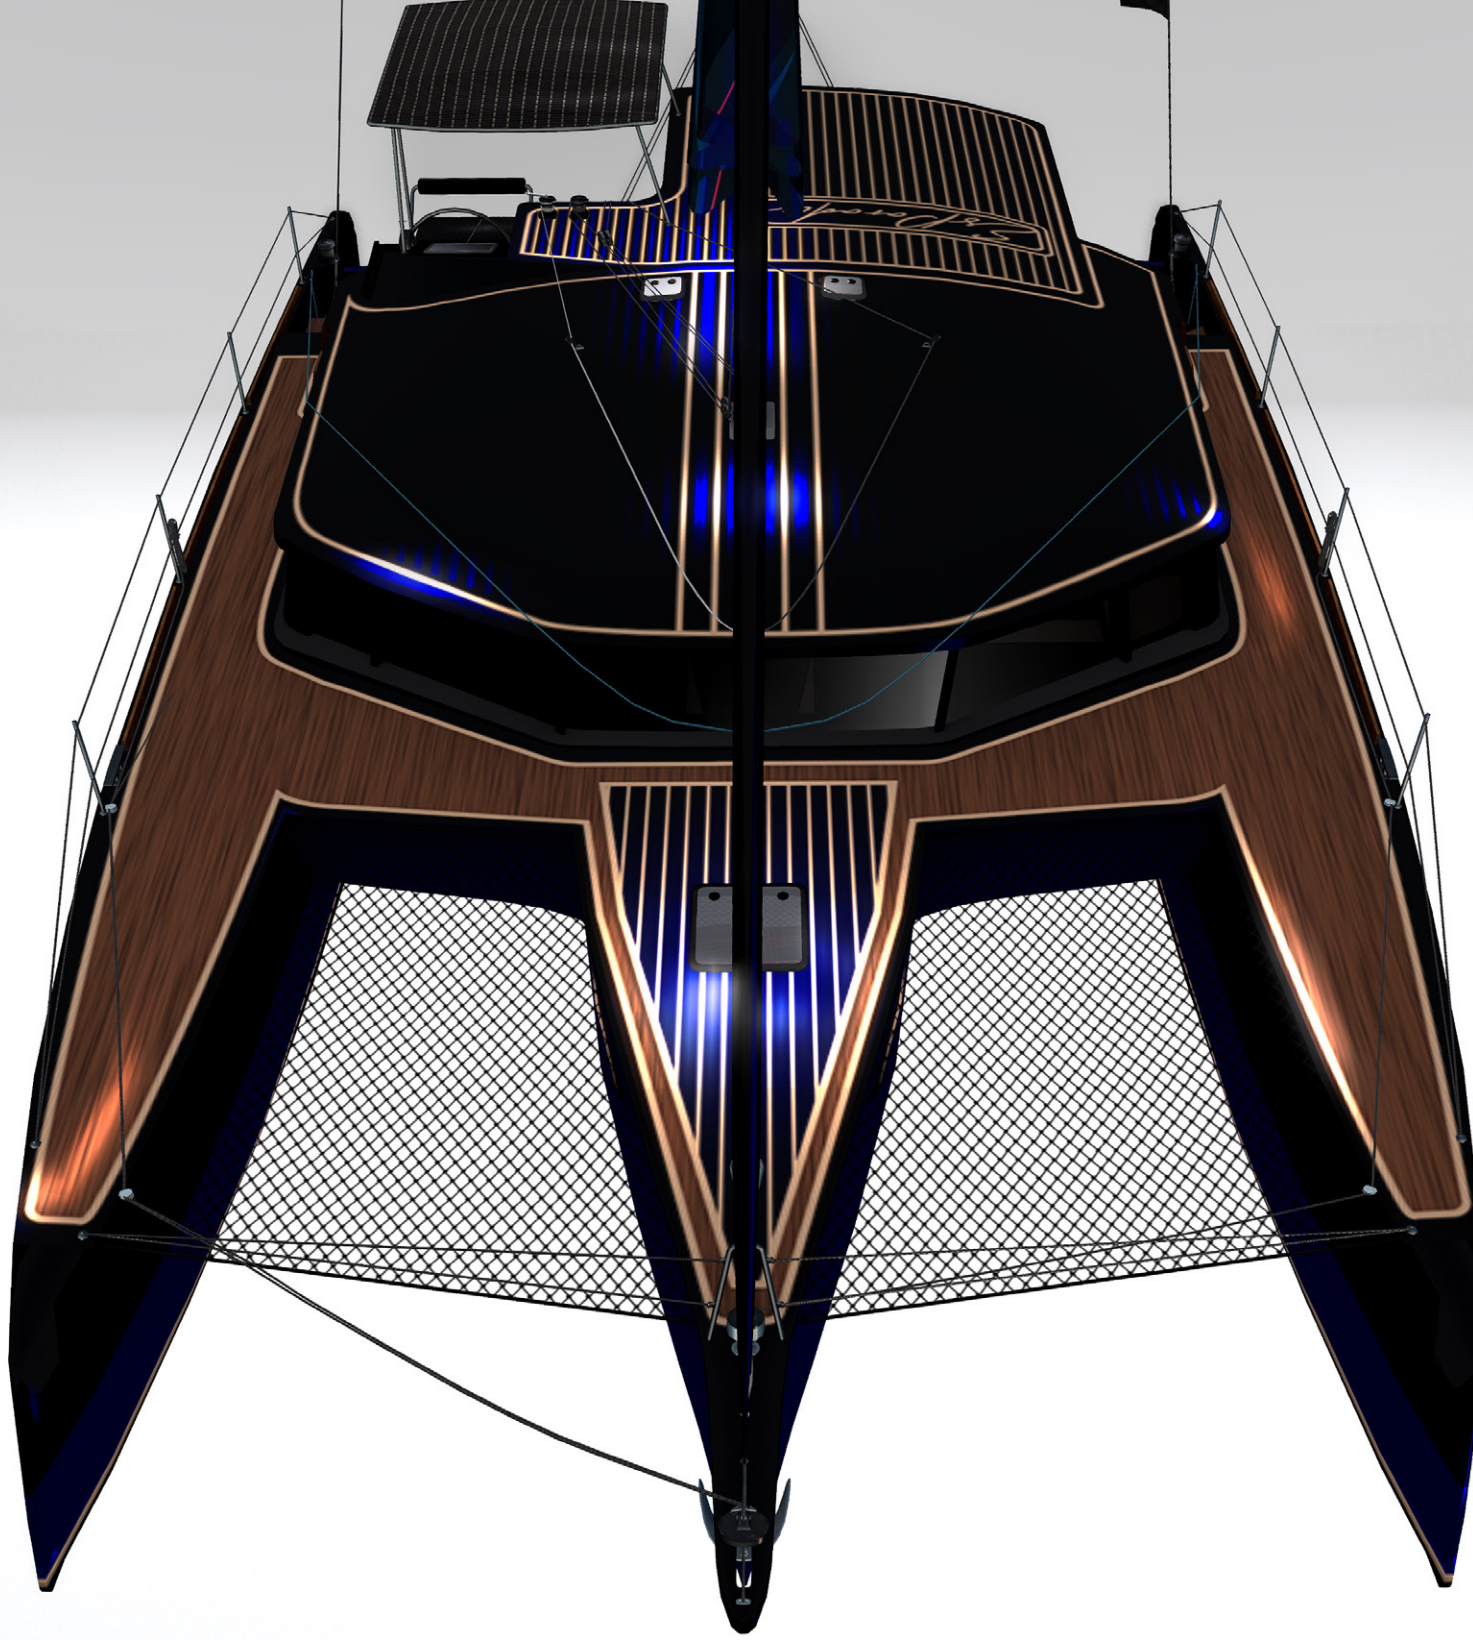

YOUR STYLE YOUR **DESTINY**

BEST QUALITY

DESTINY ROYAL ART TMS - ES PARADIS

Destiny HQ Interior & Exterior
Texture & Sail Applier

45 TEXTURES PAINTED

Destiny New Design Series Royal Art, like all its other designs, is a product of high quality textures and professional workmanship.

The signature gilding lines of the series express the strong character of the classic design format with its dark blue reflections in deep black.

Destiny is specially designed. The interior, exterior and sails of your boat will be completely transformed into one of Destiny's special designs.

Destiny Package includes:

Boat interior and exterior textures and Sail Applier - **BOAT NOT INCLUDED.**

The Royal Art series, like all other Destiny designs, is a product of high quality textures and professional design expertise.