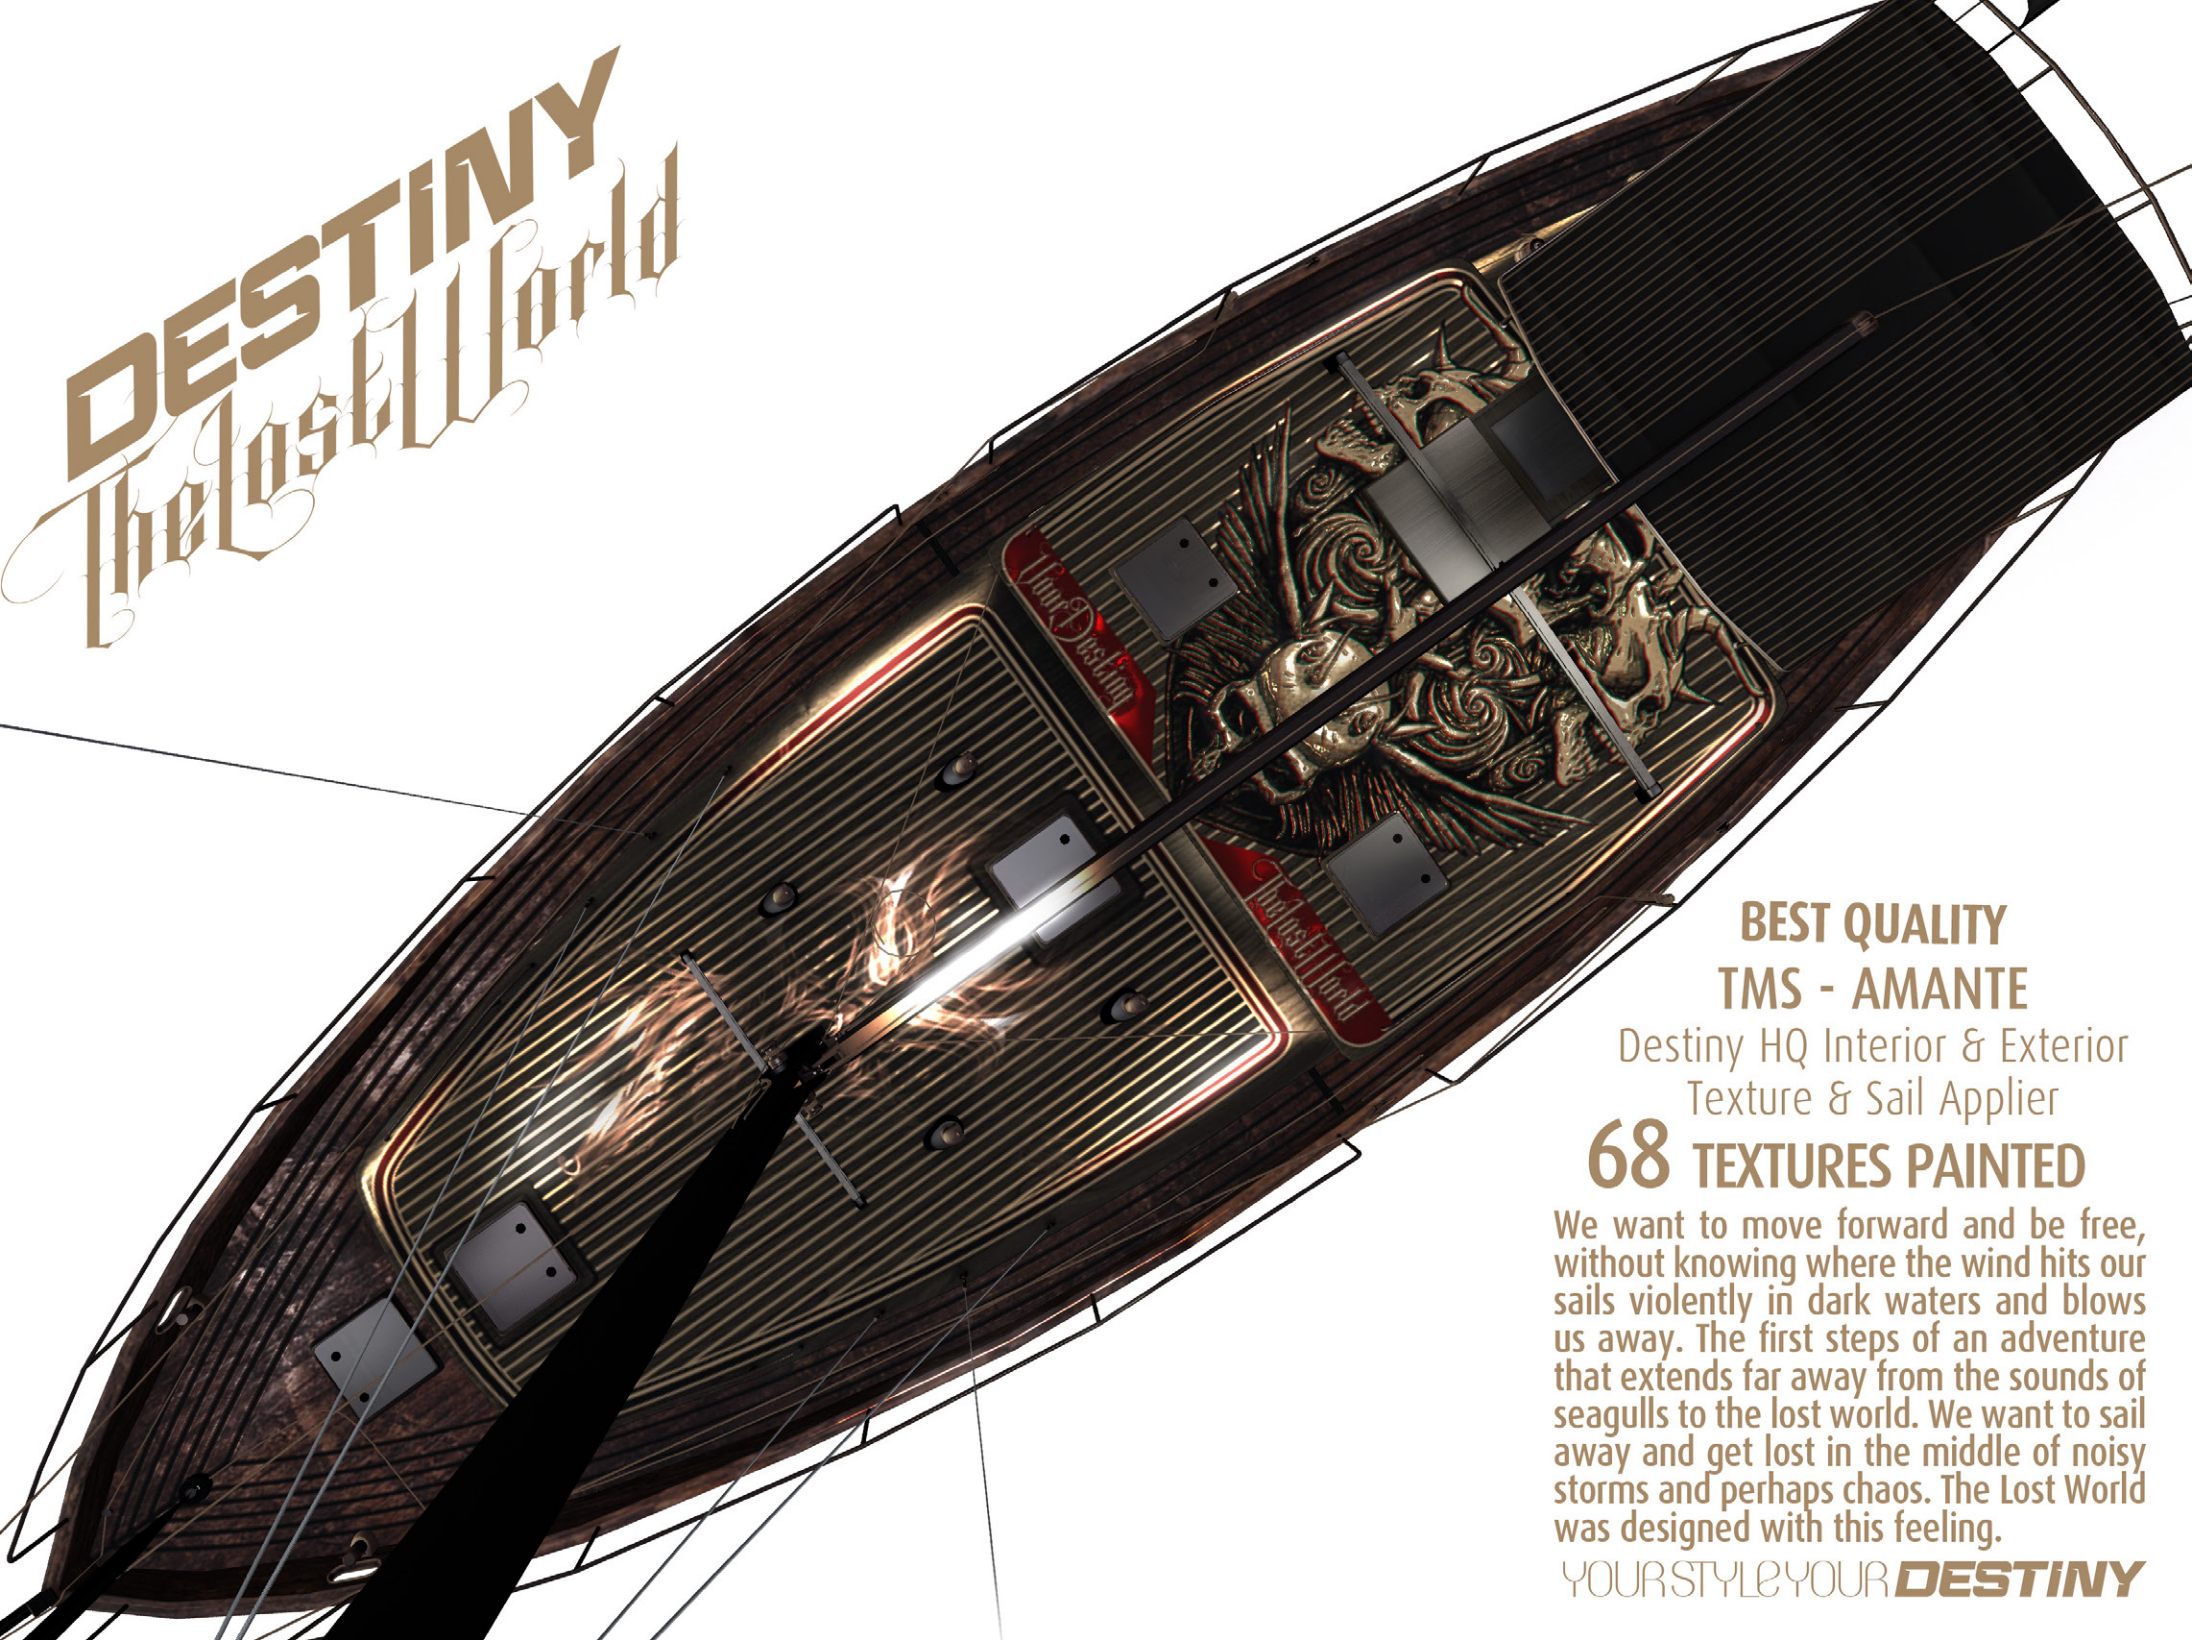

DESTINY
The Lost World

**BEST QUALITY
TMS - AMANTE**

Destiny HQ Interior & Exterior
Texture & Sail Applier

68 TEXTURES PAINTED

We want to move forward and be free, without knowing where the wind hits our sails violently in dark waters and blows us away. The first steps of an adventure that extends far away from the sounds of seagulls to the lost world. We want to sail away and get lost in the middle of noisy storms and perhaps chaos. The Lost World was designed with this feeling.

YOUR STYLE YOUR **DESTINY**