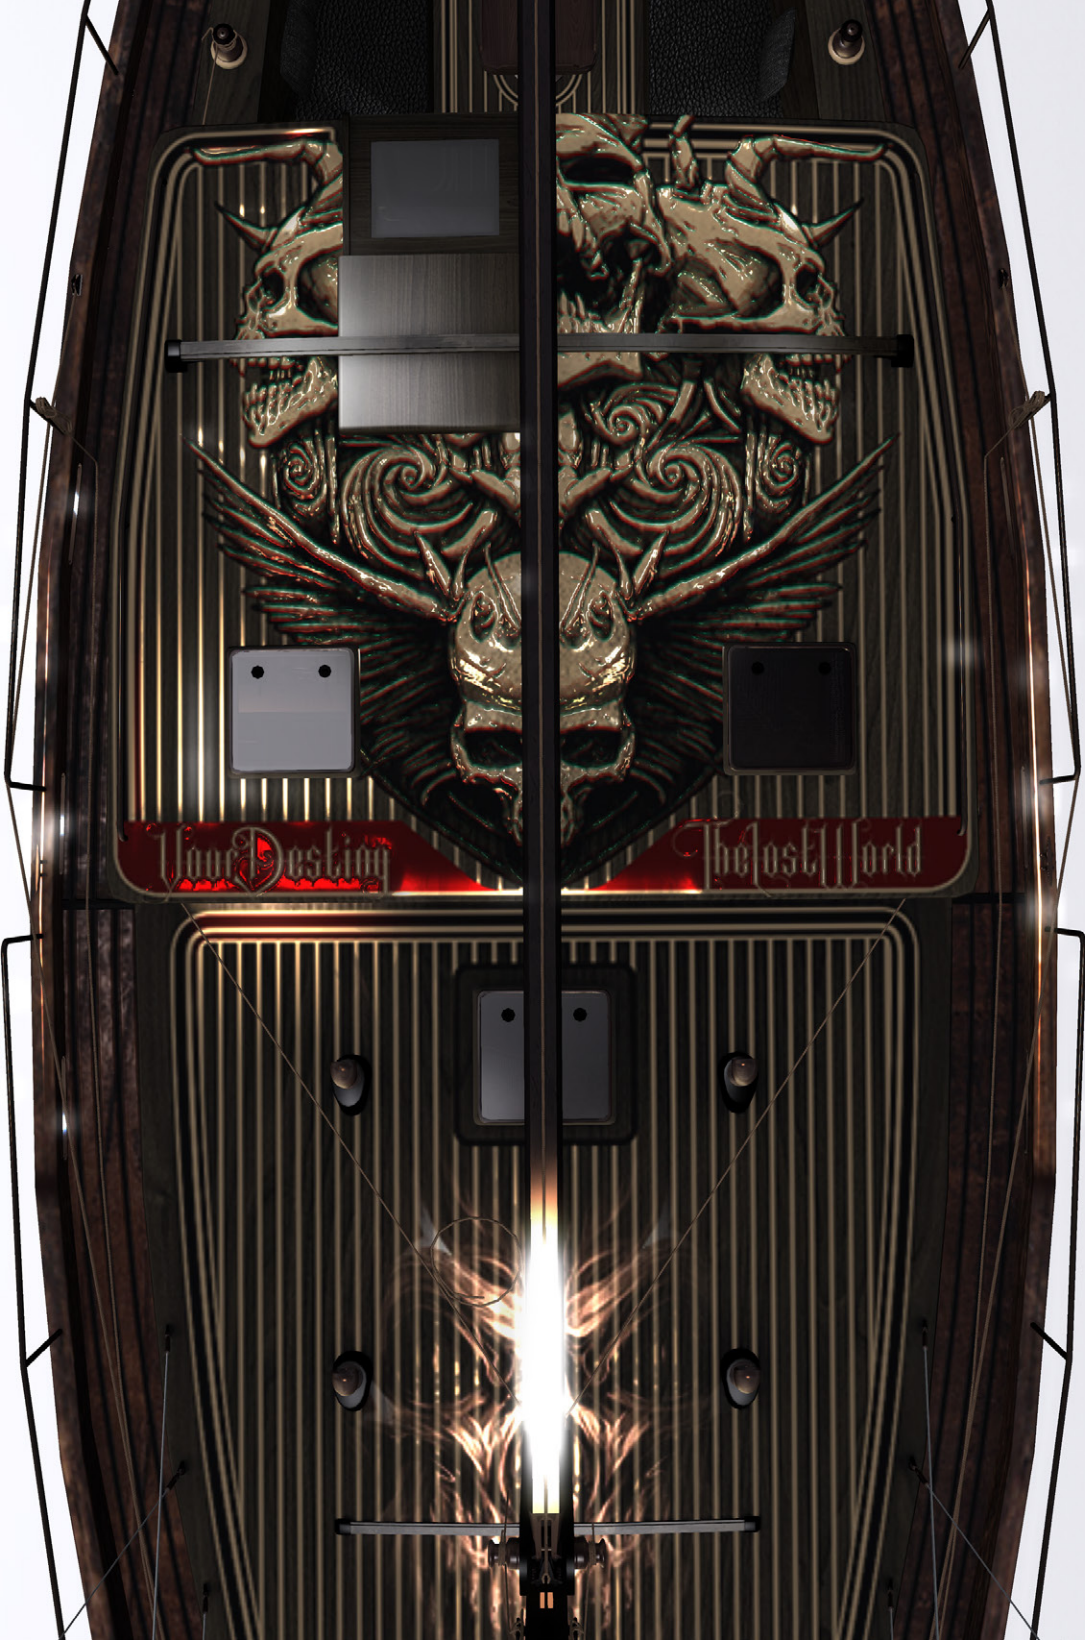

YOUR STYLE YOUR DESTINY