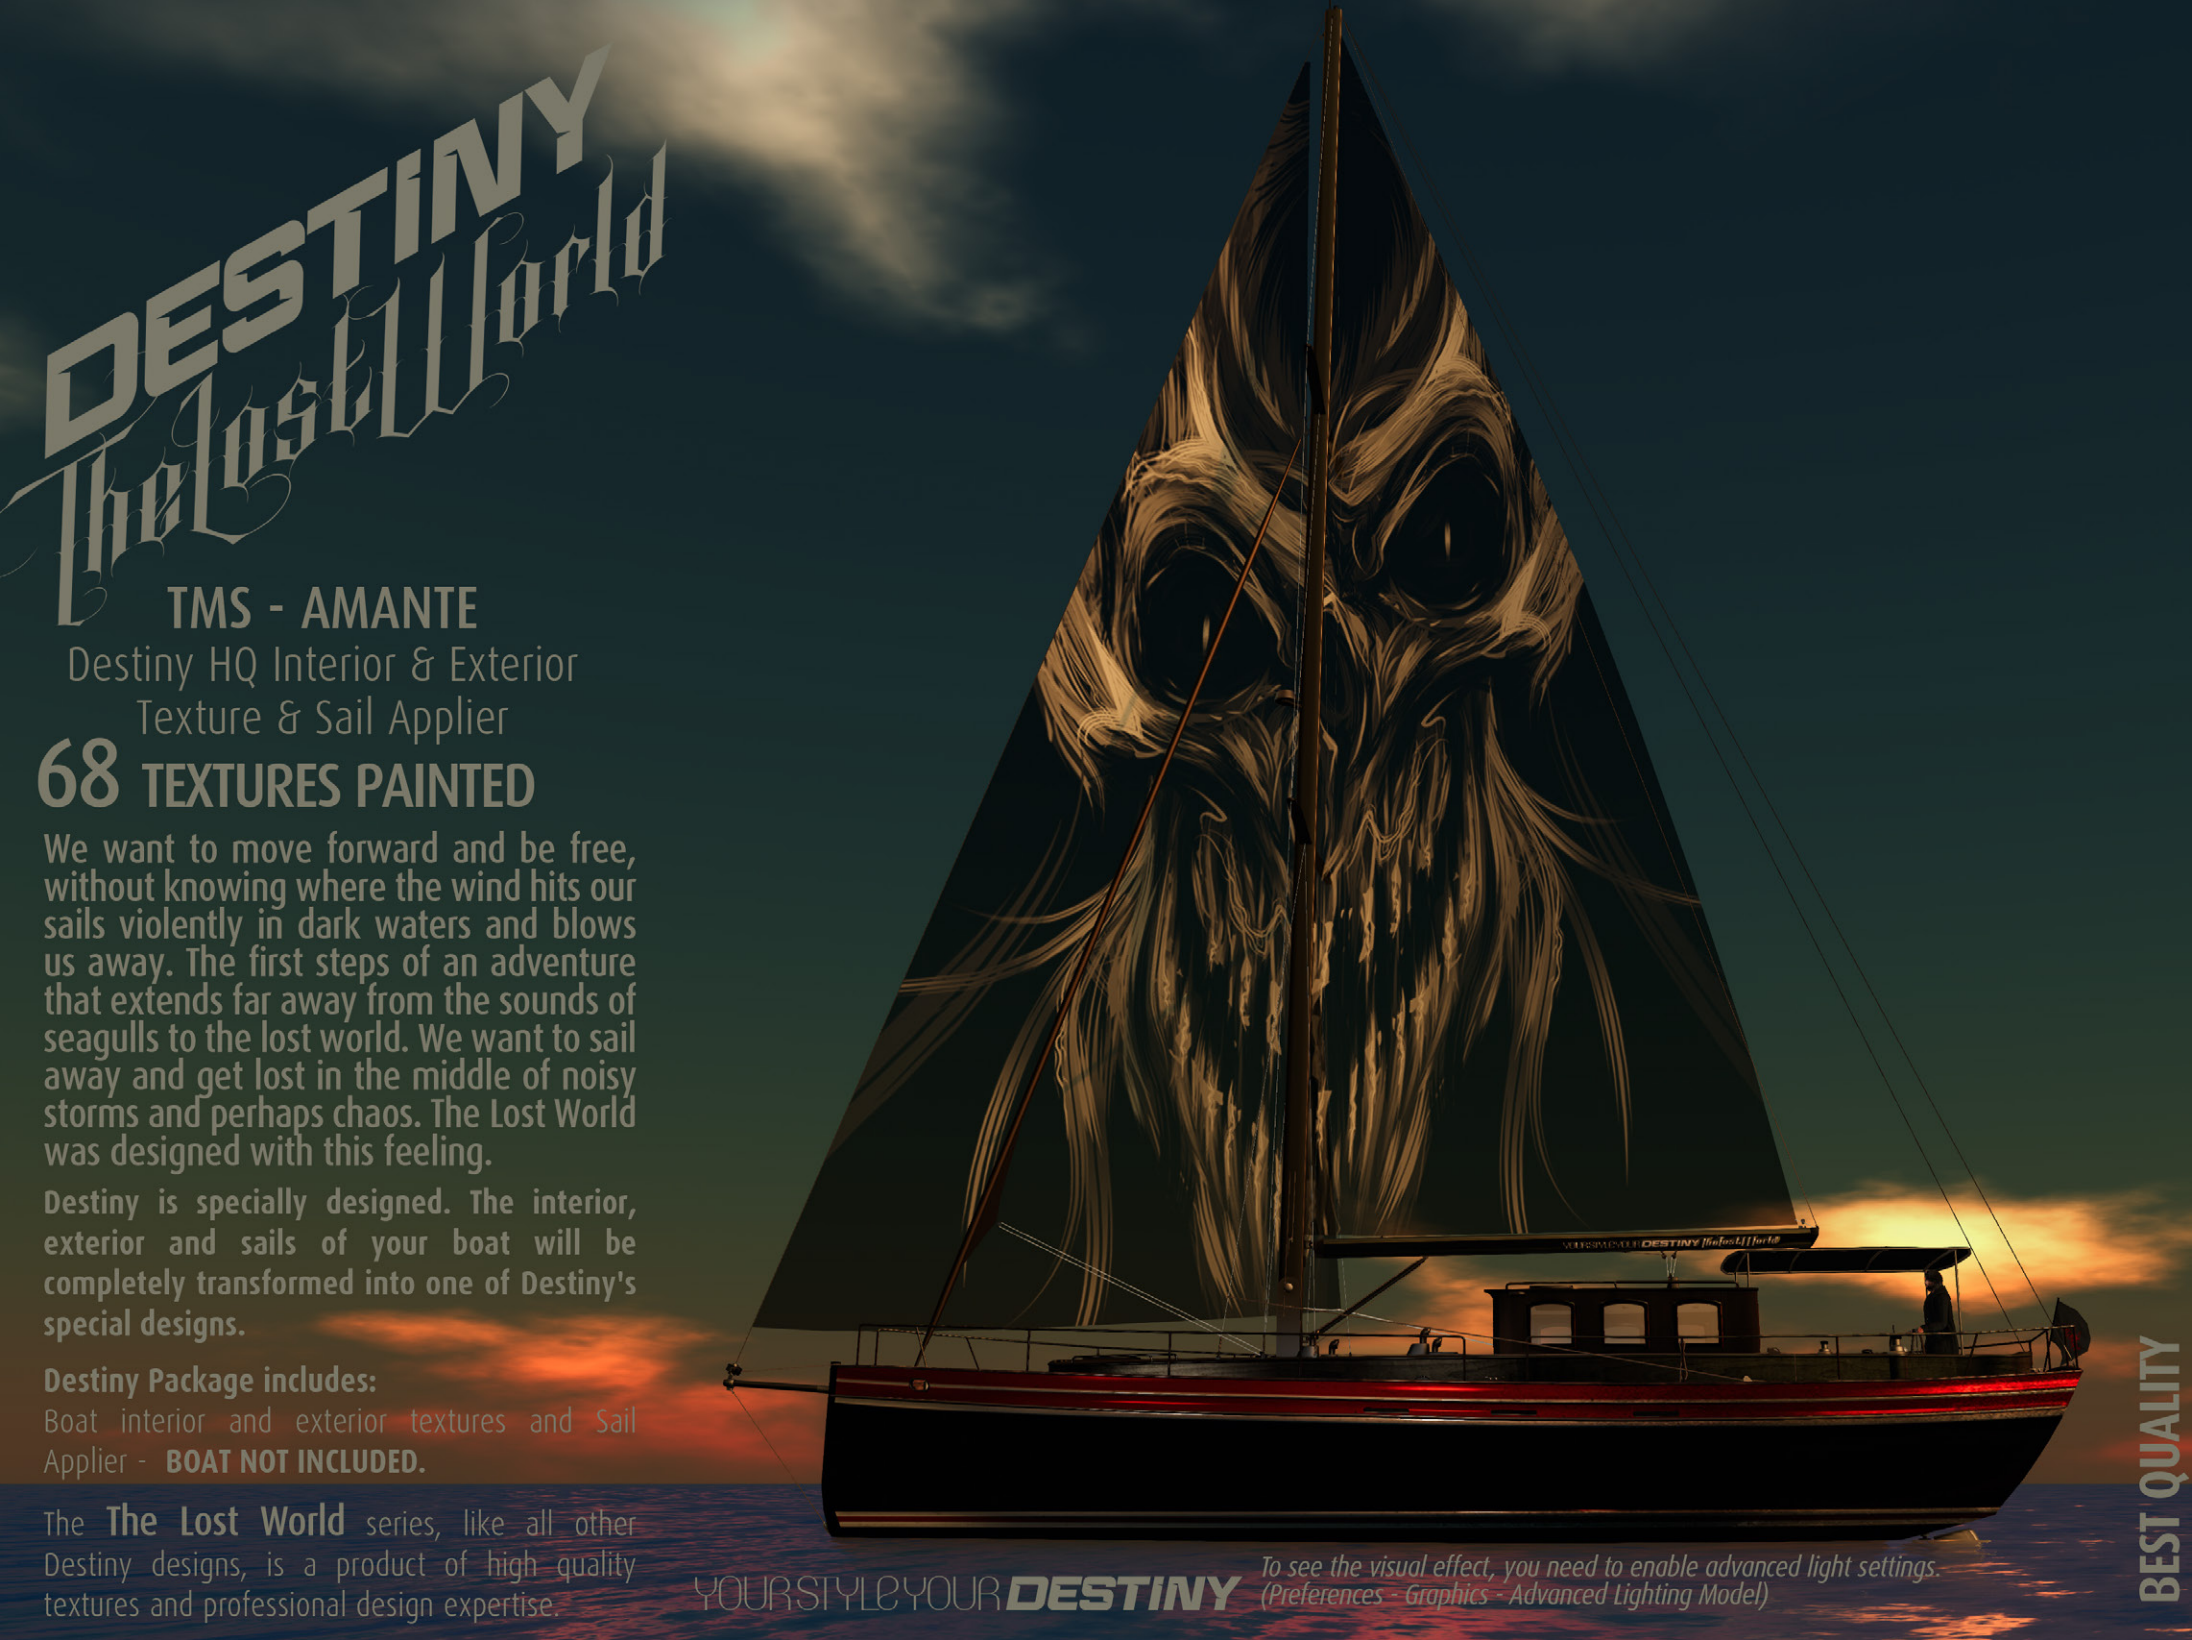

DESTINY The Lost World

TMS - AMANTE

Destiny HQ Interior & Exterior
Texture & Sail Applier

68 TEXTURES PAINTED

We want to move forward and be free, without knowing where the wind hits our sails violently in dark waters and blows us away. The first steps of an adventure that extends far away from the sounds of seagulls to the lost world. We want to sail away and get lost in the middle of noisy storms and perhaps chaos. The Lost World was designed with this feeling.

Destiny is specially designed. The interior, exterior and sails of your boat will be completely transformed into one of Destiny's special designs.

Destiny Package includes:

Boat interior and exterior textures and Sail Applier - **BOAT NOT INCLUDED.**

The **The Lost World** series, like all other Destiny designs, is a product of high quality textures and professional design expertise.

YOUR STYLE YOUR **DESTINY**

To see the visual effect, you need to enable advanced light settings.
(Preferences - Graphics - Advanced Lighting Model)

BEST QUALITY