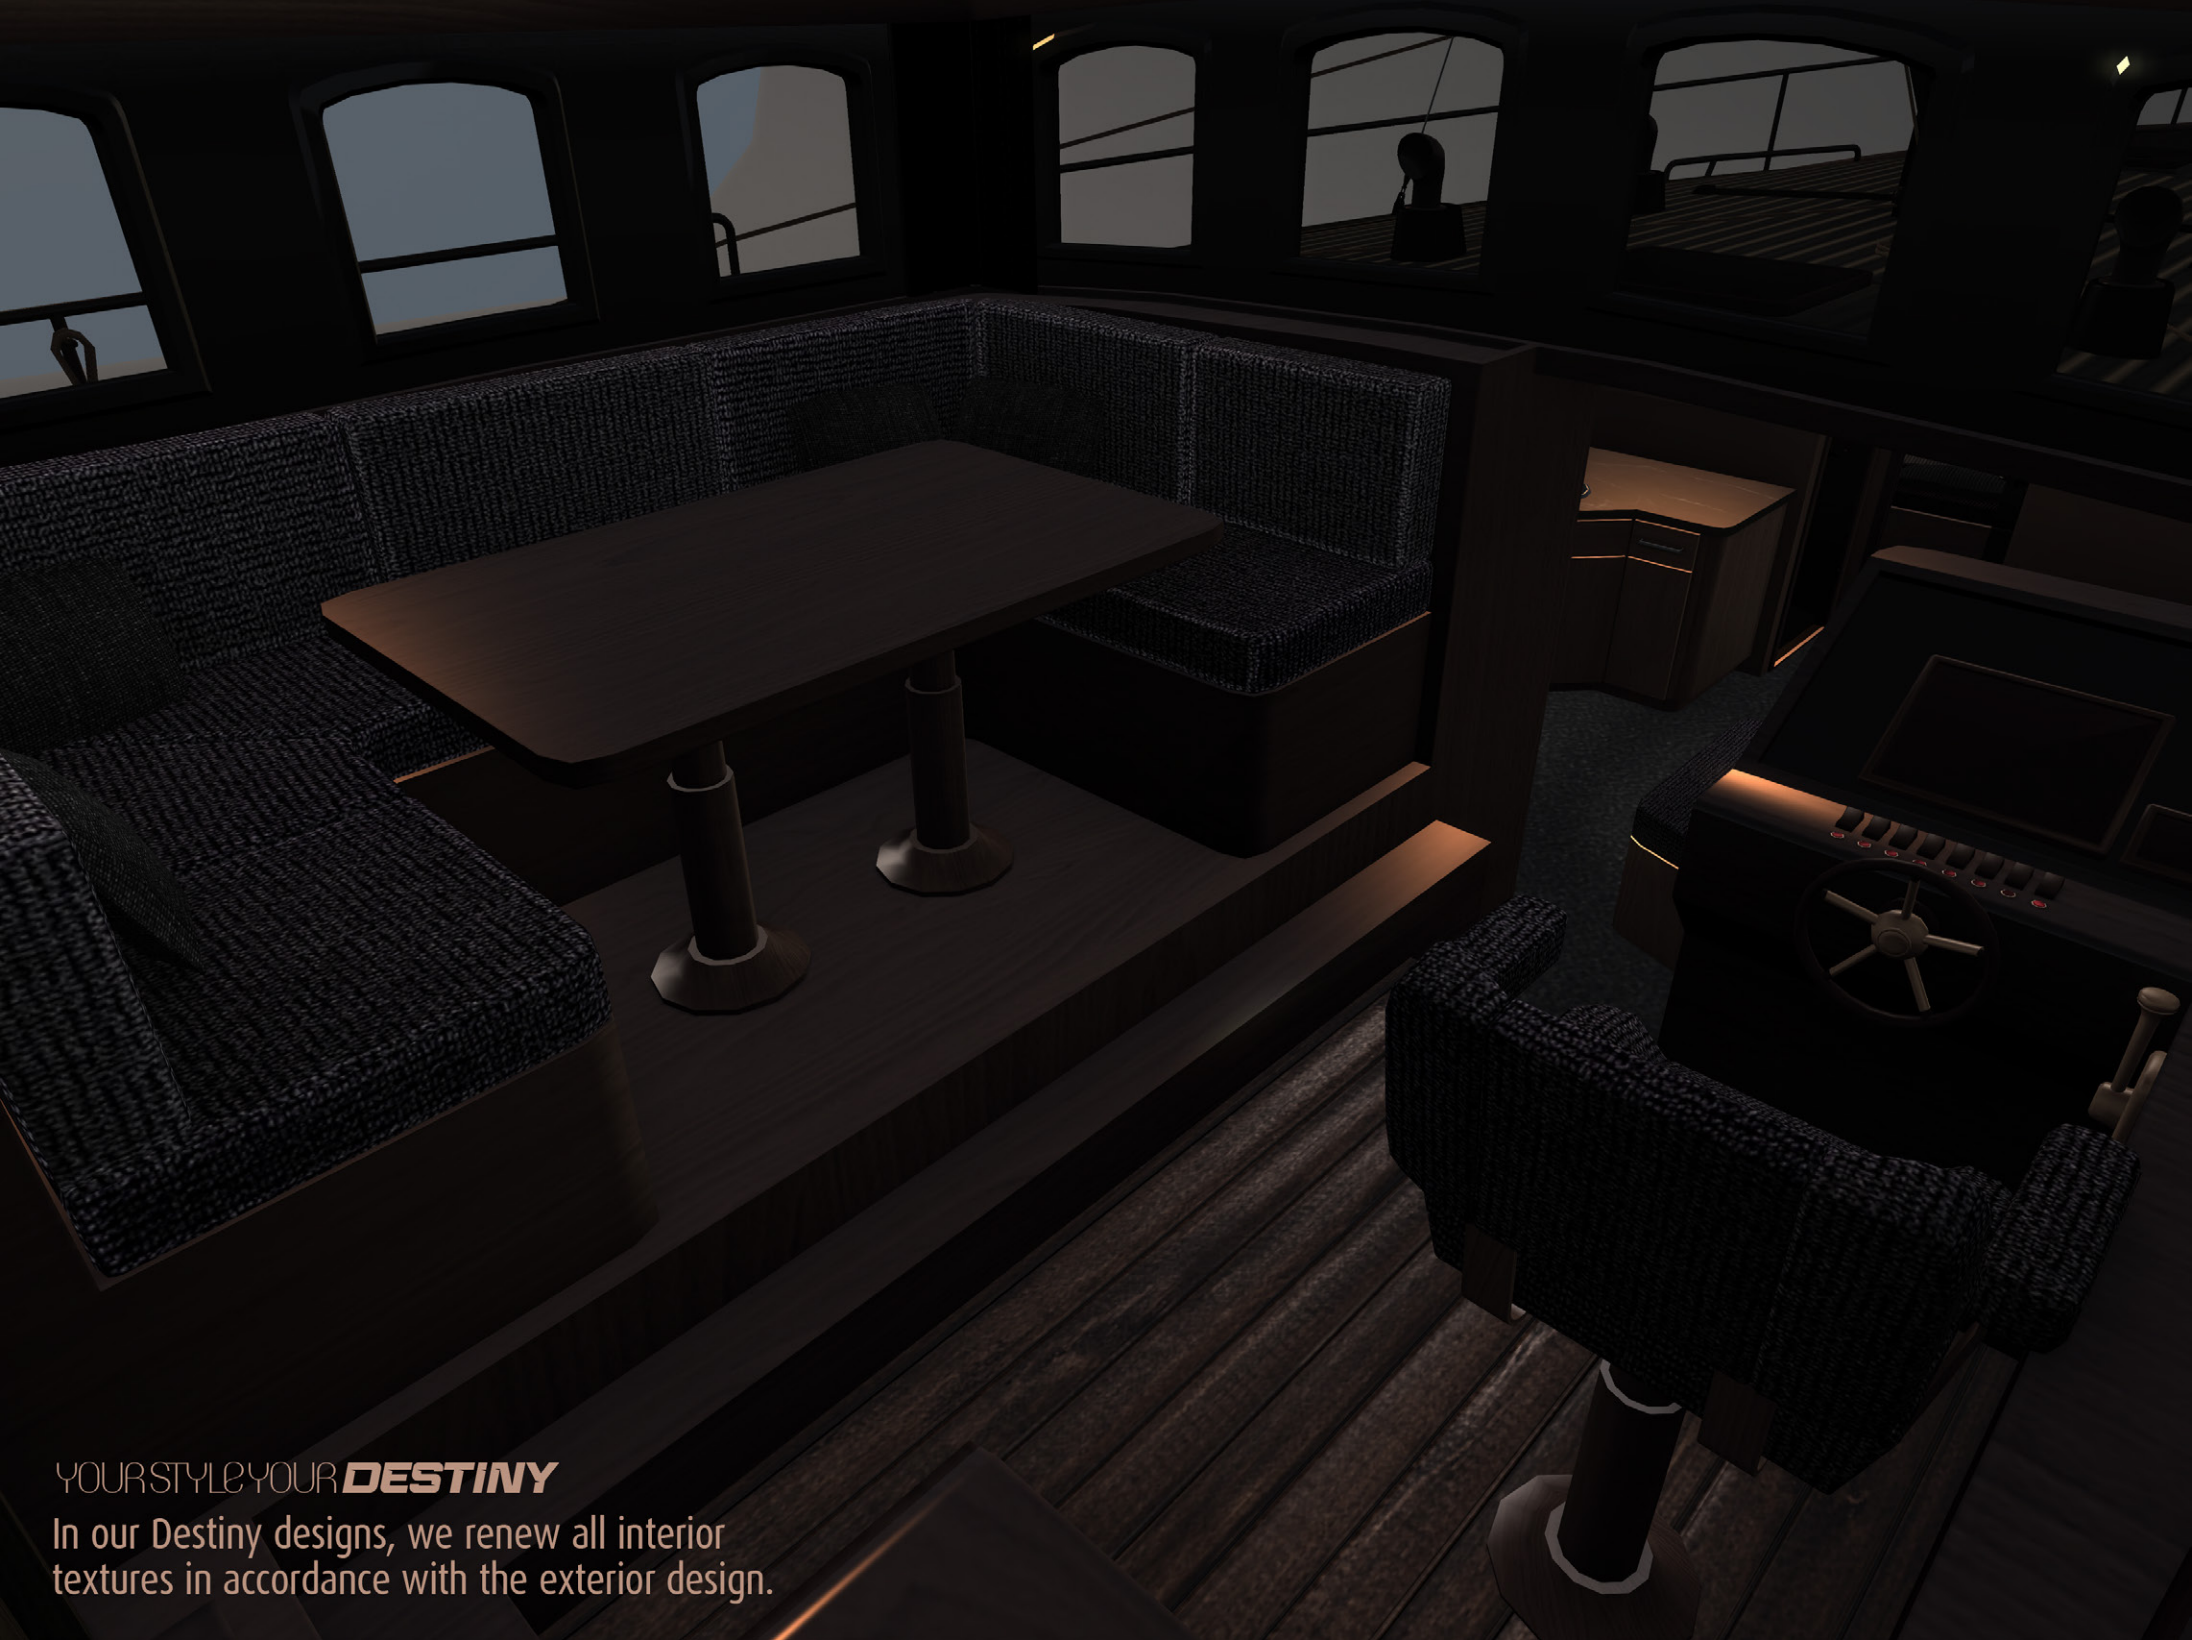

YOUR STYLE YOUR **DESTINY**

In our Destiny designs, we renew all interior textures in accordance with the exterior design.