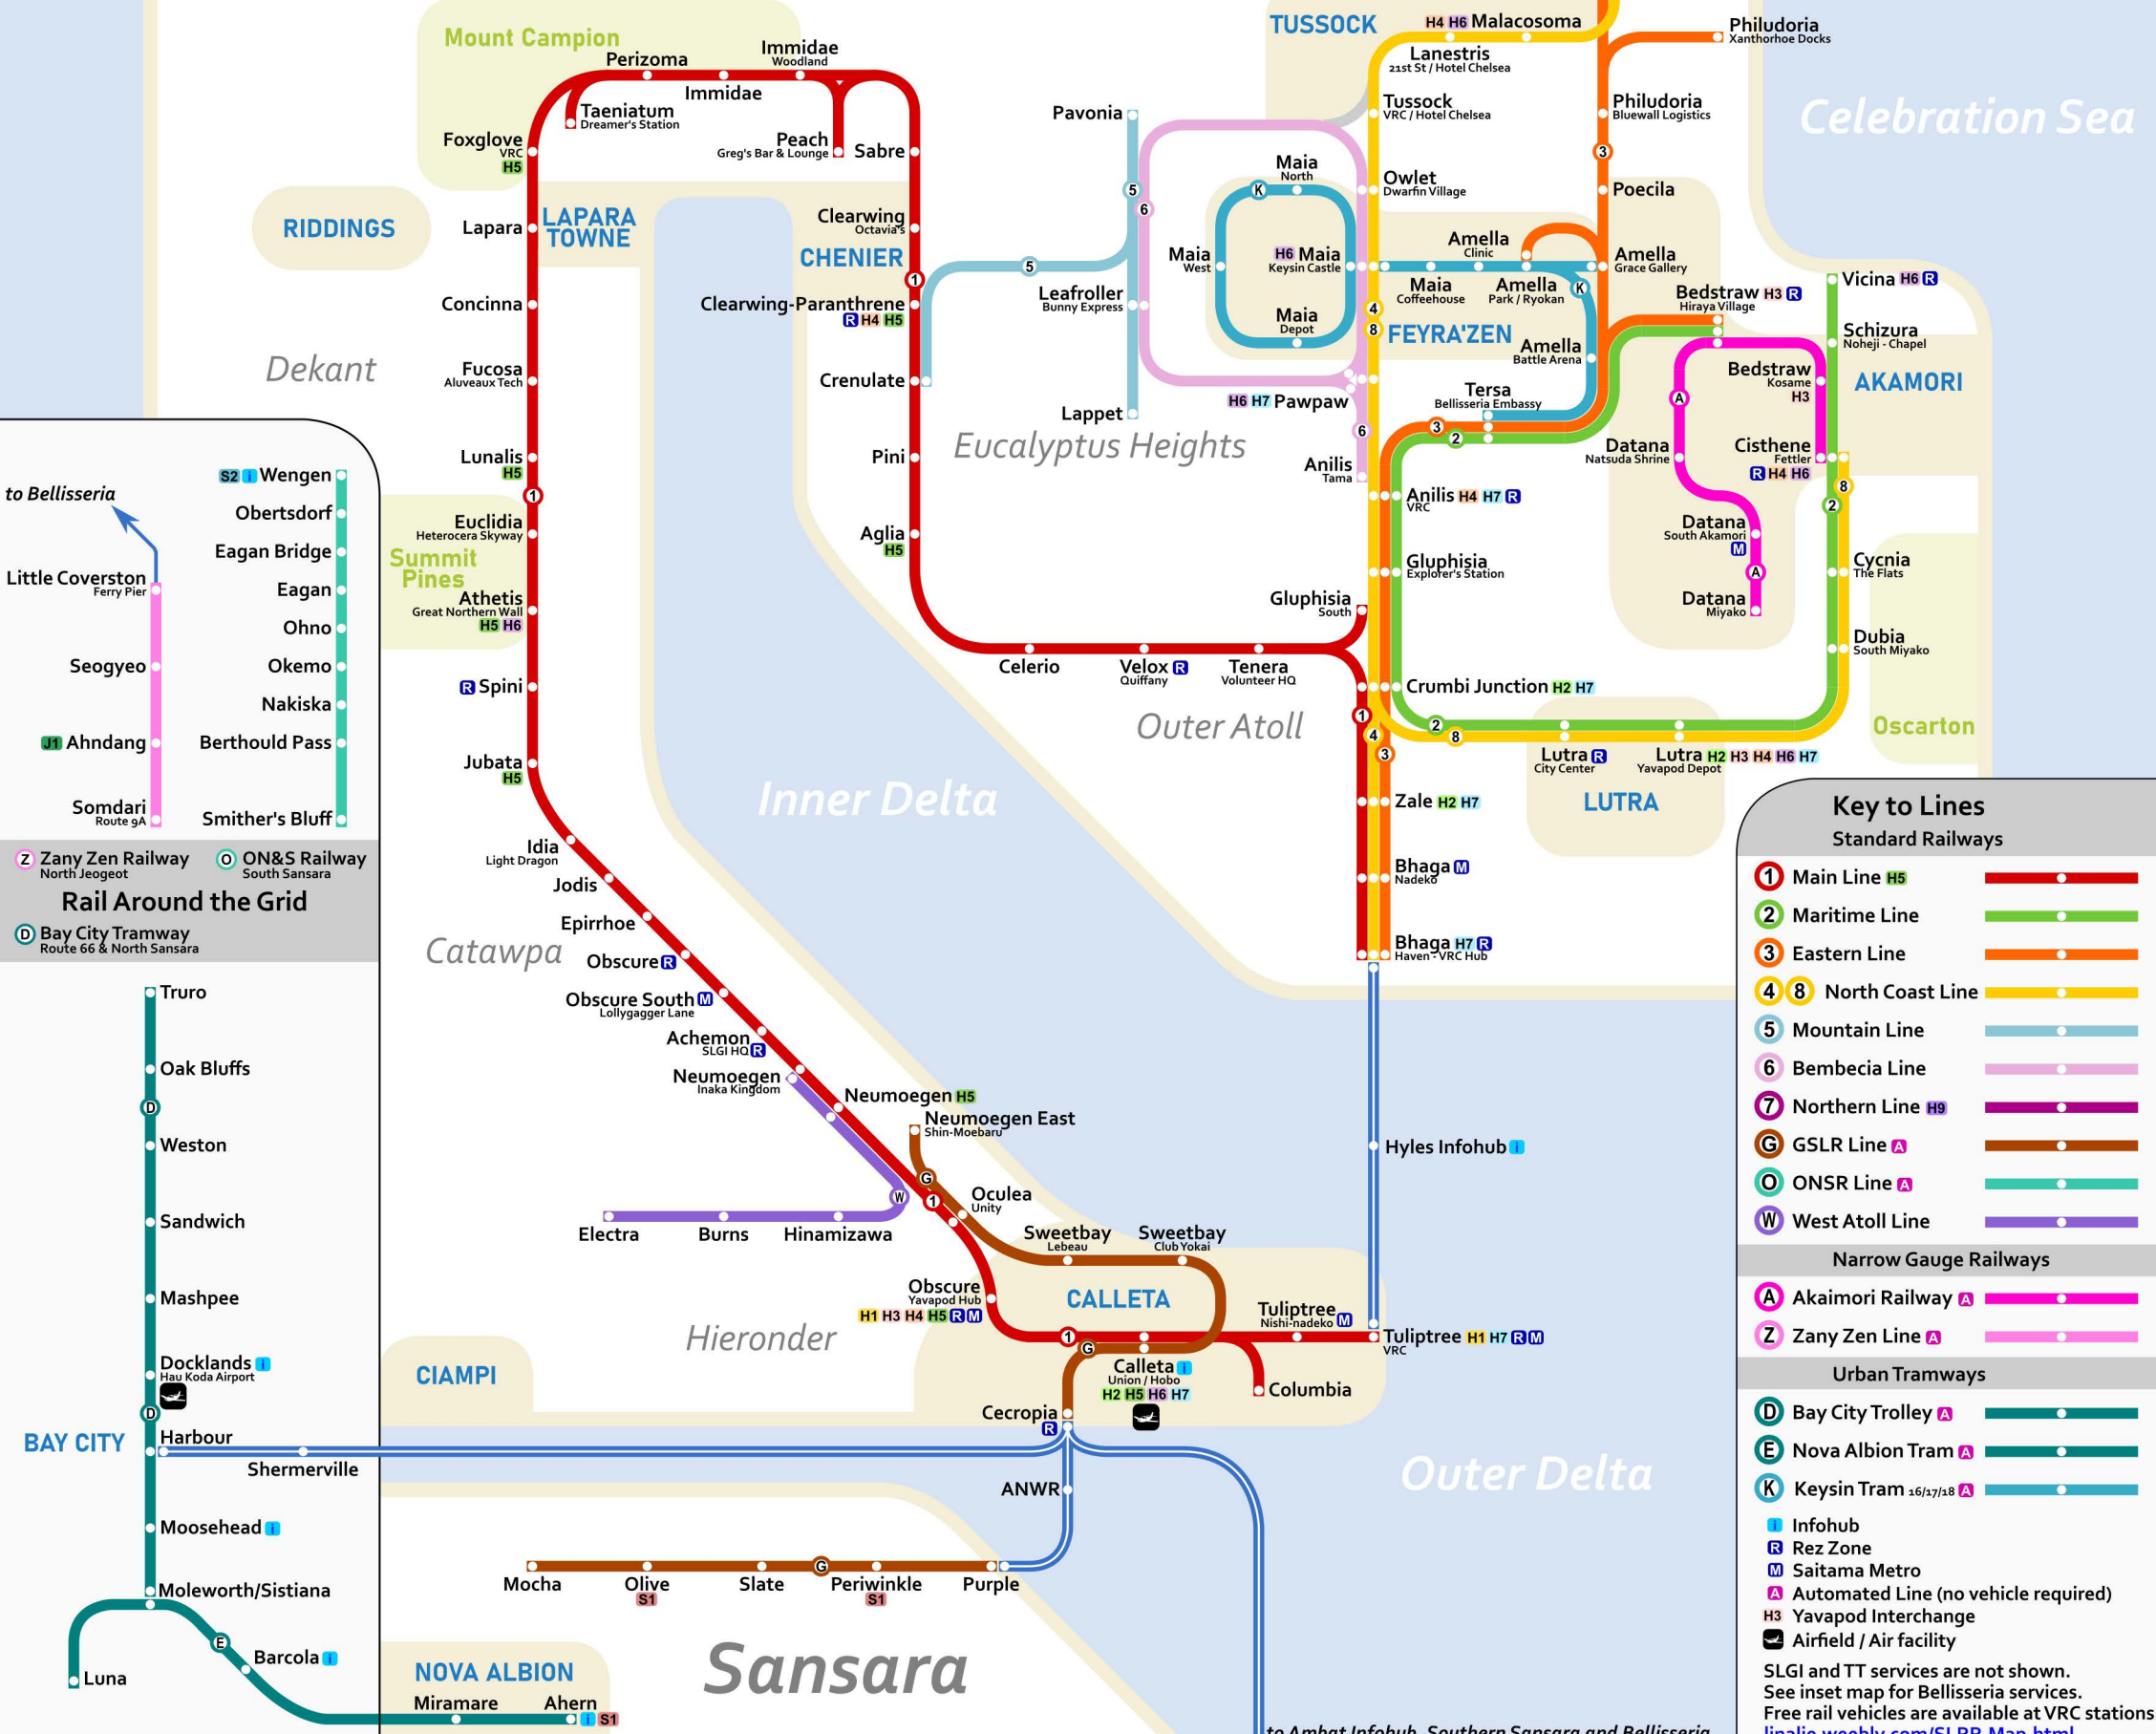

Railways of Second Life

Heterocera - Sansara - Jeogeot

木村由里子 Linaly Kealoha/Rydia Lacombe 4/2026

Little Pacific Ocean

Celebration Sea

Heterocera Atoll

Key to Lines		
Standard Railways		
1	Main Line H5	
2	Maritime Line	
3	Eastern Line	
4	8	North Coast Line
5	Mountain Line	
6	Bembecia Line	
7	Northern Line H9	
G	GSLR Line A	
O	ONSR Line A	
W	West Atoll Line	
Narrow Gauge Railways		
A	Akaimori Railway A	
Z	Zany Zen Line A	
Urban Tramways		
D	Bay City Trolley A	
E	Nova Albion Tram A	
K	Keysin Tram 16/17/18 A	

- Infohub
 - Rez Zone
 - Saitama Metro
 - A Automated Line (no vehicle required)
 - H3 Yavapod Interchange
 - Airfield / Air facility
- SLGI and TT services are not shown.
See inset map for Bellisseria services.
Free rail vehicles are available at VRC stations.
linalie.weebly.com/SLRR-Map.html