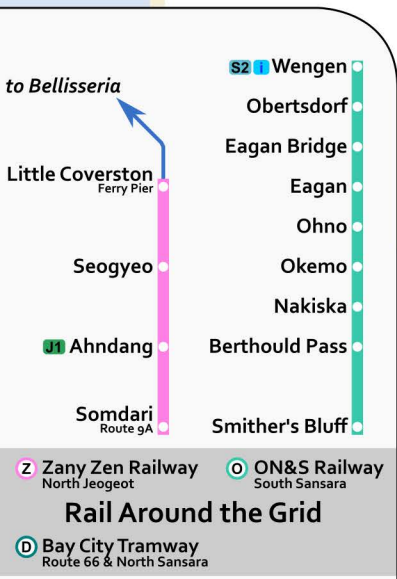

Railways of Second Life

Heterocera - Sansara - Jeogeot

木村由里子 Linaly Kealoha/Rydia Lacombe 4/2026

Little Pacific Ocean

Celebration Sea

Heterocera Atoll

Key to Lines		
Standard Railways		
1	Main Line H5	
2	Maritime Line	
3	Eastern Line	
4	8	North Coast Line
5	Mountain Line	
6	Bembecia Line	
7	Northern Line H9	
G	GSLR Line A	
O	ONSR Line A	
W	West Atoll Line	
Narrow Gauge Railways		
A	Akaimori Railway A	
Z	Zany Zen Line A	
Urban Tramways		
D	Bay City Trolley A	
E	Nova Albion Tram A	
K	Keysin Tram 16/17/18 A	

- Infohub
 - Rez Zone
 - Saitama Metro
 - A Automated Line (no vehicle required)
 - H3 Yavapod Interchange
 - Airfield / Air facility
- SLGI and TT services are not shown.
See inset map for Bellisseria services.
Free rail vehicles are available at VRC stations.
linalie.weebly.com/SLRR-Map.html