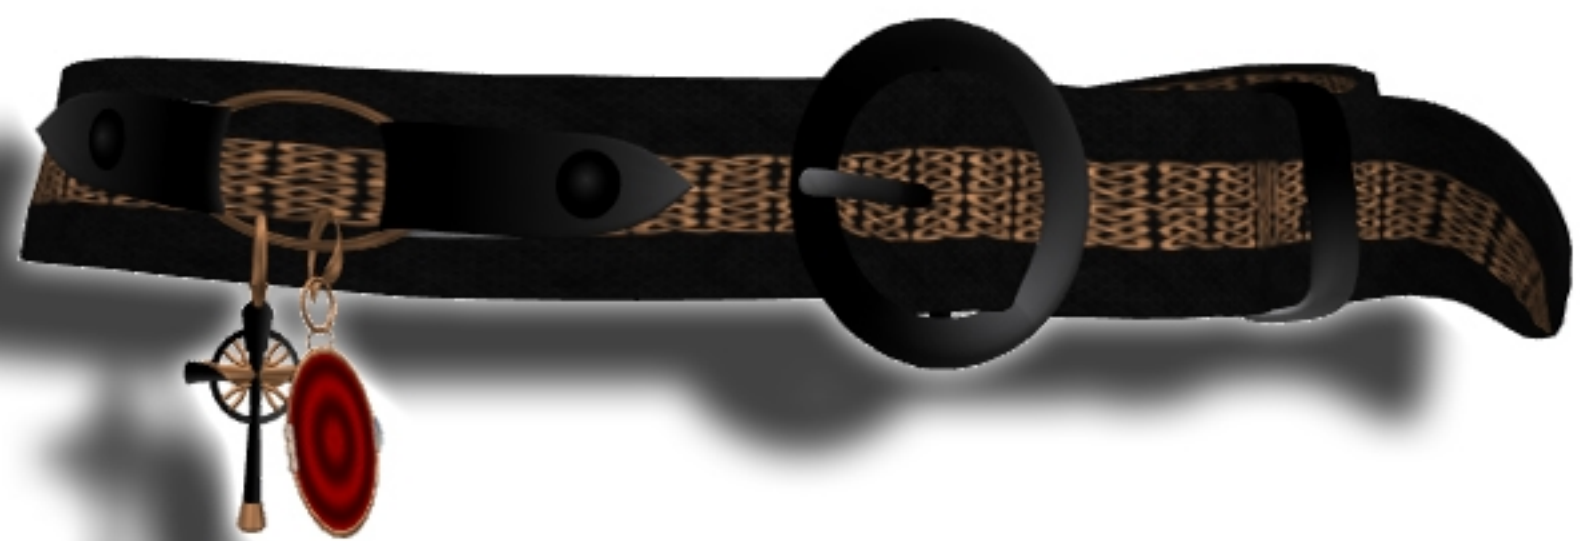

COLD

BLACK ICE

QUICKSAND® MENS WORLD

ICE

BLACK ICE

COLD

QUICKSAND® MENS WORLD

ICE

COLD

BLACK ICE

QUICKSAND® MENS WORLD

ICE

COLD

BLACK ICE

QUICKSAND® MENS WORLD

ICE

- BLACK ICE COAT
- PINESTRIP CARGO SHIRT
- SHIRT COLLAR CRAVAT DIAMOND PIN
- COPER CELTIC AMULET BELT
- SUIT PANTS SCULPTY BOTTOM
- 2 PAIR BOOTS SLIPPER, DOCS
- TRIBAL EYEWEAR
- COPER CELTIC CROSS RING, SIGNET RING